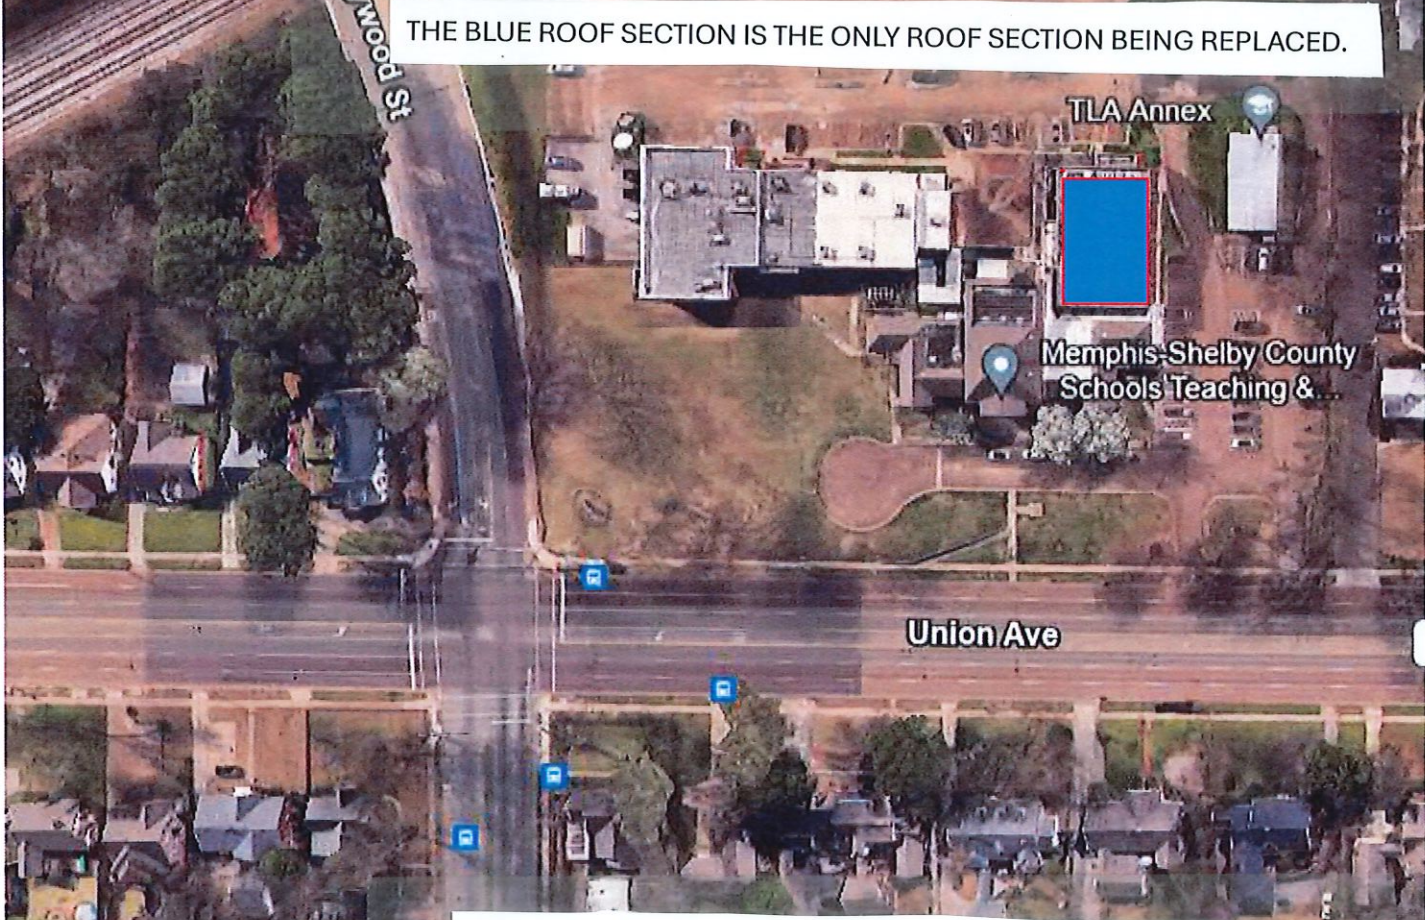

THE BLUE ROOF SECTION IS THE ONLY ROOF SECTION BEING REPLACED.

MEMPHIS SHELBY COUNTY TEACHERS LEARNING ACADEMY  
2485 UNION AVENUE MEMPHIS, TN